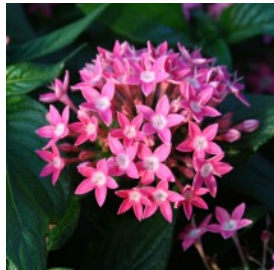

HUMMINGBIRD & BUTTERFLY BUFFET

Plant a smorgasbord
for their enjoyment and yours

Black & Blue Salvia
Full sun/part shade
Blooms all summer
Deer resistant

Penta
Full sun/part shade
Heat tolerant
Deer resistant

Bee Balm
Full sun/part shade
Long blooming
Up to 4 ft. tall

Cardinal Flower
Shade
Grows up to 4 ft. tall
Graceful perennial

Echinacea
Full sun/part shade
Blooms June
Low maintenance

Lantana
Full sun
Blooms all summer
Miss Huff is perennial

Hibiscus
Full sun
Long blooming
Striking colors

Butterfly Bush
Full sun
Long blooming
Deer resistant

Crossvine
Full sun/part shade
8-10 foot vine
Blooms all summer

Milkweed
Sun
Low maintenance
Tolerates drought

Trumpet Vine
Full sun/part shade
Blooms July-frost
Very low maintenance

Columbine
Partial Shade
Low maintenance
Up to 3 ft. tall

Phlox
Full sun
Grows up to 3 ft. tall
Blooms mid summer

Verbena
Full sun
Long blooming varieties
Homestead is perennial