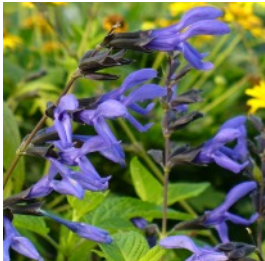

HUMMINGBIRD & BUTTERFLY BUFFET

Plant a smorgasbord
for their enjoyment and yours

Black & Blue Salvia
Full sun/part shade
Blooms all summer
Deer resistant

Penta
Full sun/part shade
Heat tolerant
Deer resistant

Bee Balm
Full sun/part shade
Long blooming
Up to 4 ft. tall

Cardinal Flower
Shade
Grows up to 4 ft. tall
Graceful perennial

Echinacea
Full sun/part shade
Blooms June
Low maintenance

Lantana
Full sun
Blooms all summer
Miss Huff is perennial

Hibiscus
Full sun
Long blooming
Striking colors

Butterfly Bush
Full sun
Long blooming
Deer resistant

Crossvine
Full sun/part shade
8-10 foot vine
Blooms all summer

Milkweed
Sun
Low maintenance
Tolerates drought

Trumpet Vine
Full sun/part shade
Blooms July-frost
Very low maintenance

Columbine
Partial Shade
Low maintenance
Up to 3 ft. tall

Phlox
Full sun
Grows up to 3 ft. tall
Blooms mid summer

Verbena
Full sun
Long blooming varieties
Homestead is perennial