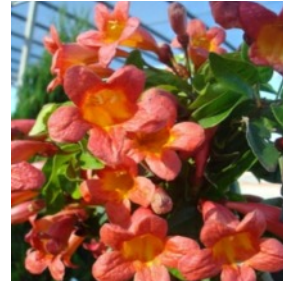

HUMMINGBIRD & BUTTERFLY BUFFET

Plant a smorgasbord
for their enjoyment and yours

Black & Blue Salvia
Full sun/part shade
Blooms all summer
Deer resistant

Penta
Full sun/part shade
Heat tolerant
Deer resistant

Bee Balm
Full sun/part shade
Long blooming
Up to 4 ft. tall

Cardinal Flower
Shade
Grows up to 4 ft. tall
Graceful perennial

Echinacea
Full sun/part shade
Blooms June
Low maintenance

Lantana
Full sun
Blooms all summer
Miss Huff is perennial

Hibiscus
Full sun
Long blooming
Striking colors

Butterfly Bush
Full sun
Long blooming
Deer resistant

Crossvine
Full sun/part shade
8-10 foot vine
Blooms all summer

Milkweed
Sun
Low maintenance
Tolerates drought

Trumpet Vine
Full sun/part shade
Blooms July-frost
Very low maintenance

Columbine
Partial Shade
Low maintenance
Up to 3 ft. tall

Phlox
Full sun
Grows up to 3 ft. tall
Blooms mid summer

Verbena
Full sun
Long blooming varieties
Homestead is perennial