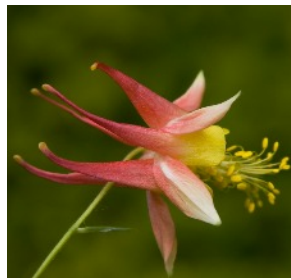

HUMMINGBIRD & BUTTERFLY BUFFET

Plant a smorgasbord
for their enjoyment and yours

Black & Blue Salvia
Full sun/part shade
Blooms all summer
Deer resistant

Penta
Full sun/part shade
Heat tolerant
Deer resistant

Bee Balm
Full sun/part shade
Long blooming
Up to 4 ft. tall

Cardinal Flower
Shade
Grows up to 4 ft. tall
Graceful perennial

Echinacea
Full sun/part shade
Blooms June
Low maintenance

Lantana
Full sun
Blooms all summer
Miss Huff is perennial

Hibiscus
Full sun
Long blooming
Striking colors

Butterfly Bush
Full sun
Long blooming
Deer resistant

Crossvine
Full sun/part shade
8-10 foot vine
Blooms all summer

Milkweed
Sun
Low maintenance
Tolerates drought

Trumpet Vine
Full sun/part shade
Blooms July-frost
Very low maintenance

Columbine
Partial Shade
Low maintenance
Up to 3 ft. tall

Phlox
Full sun
Grows up to 3 ft. tall
Blooms mid summer

Verbena
Full sun
Long blooming varieties
Homestead is perennial